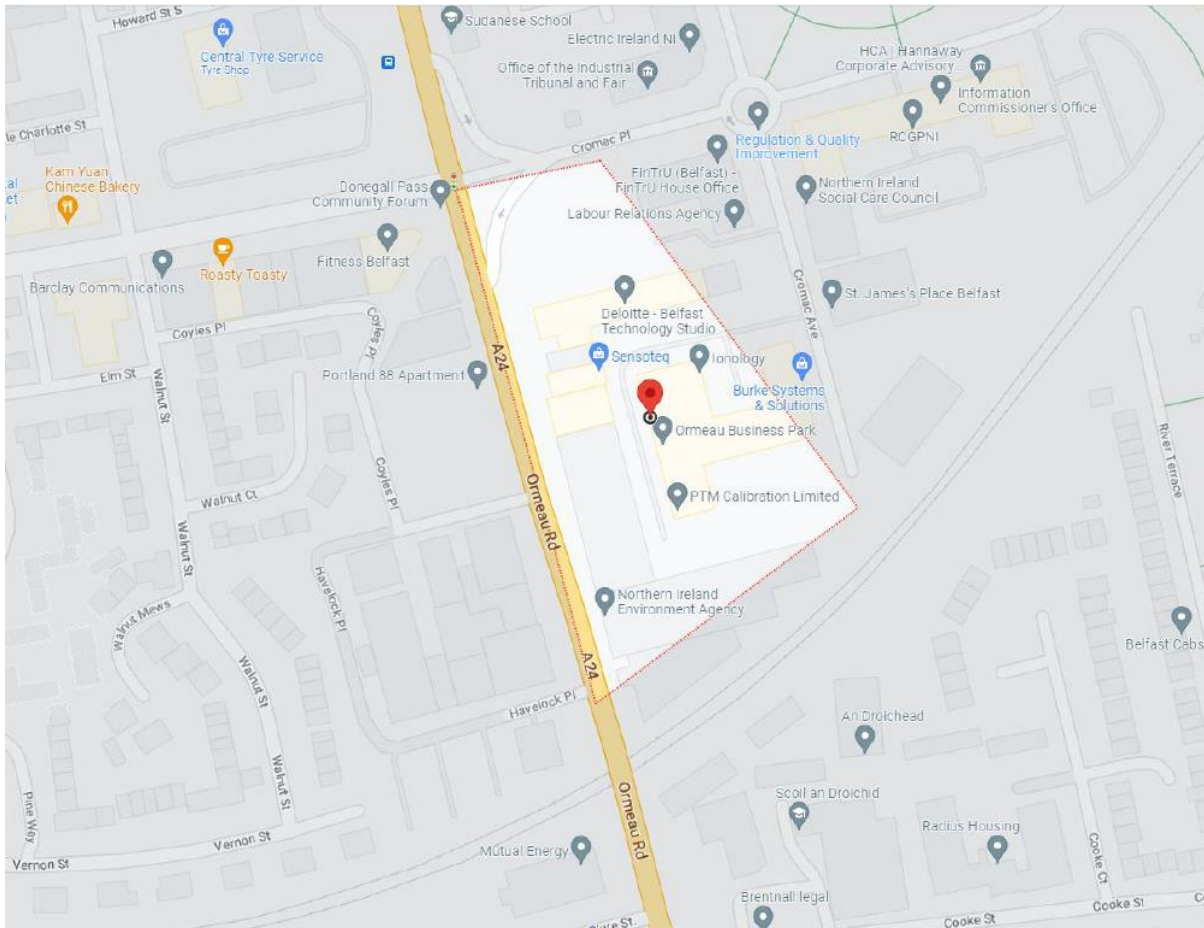

**The Northern Ireland Policing Board's is located at James House within the Gasworks in Belfast:**

Block D, James House, 2 – 4 Cromac Avenue, The Gasworks, Belfast, BT7 2JA

**[BT7 2JA - Google Maps](#)**

**From Belfast City Centre (Driving)**

From the front of the Belfast City Hall turn right and travel along the back of the City Hall following the one way system and watching out for bus lanes. Turn left onto Bedford Street. Turn left onto Ormeau Avenue and turn right at the traffic lights onto Ormeau Road. Stay in the left hand lane and take first left into The Gasworks. Block D James House and the Policing Board's offices are sign posted from here.

### **From Belfast City Centre (Walking)**

From the front of Belfast City Hall turn right and walk straight crossing at the traffic lights onto Adelaide Street. Turn left onto Ormeau Avenue and walk to the end of this road and cross at the traffic lights. Turn right and take first left into The Gasworks. Gasworks. Block D James House and the Policing Board's offices are sign posted from here.

### **From the M2 (Driving)**

From the M2 follow the signs for the Docks, City Centre and leave Motorway at Exit 1B. Go through the traffic lights and follow the one way system past Whitla Fire Station to the next set of traffic lights. At the traffic lights go straight across into Corporation Street. Travel along to the end of this road and turn left towards the city centre. Stay in the right hand lane and follow the road round straight down past the courts and follow the signs for the Ormeau Road take first left into The Gasworks. Block D James House and the Policing Board's offices are sign posted from here.